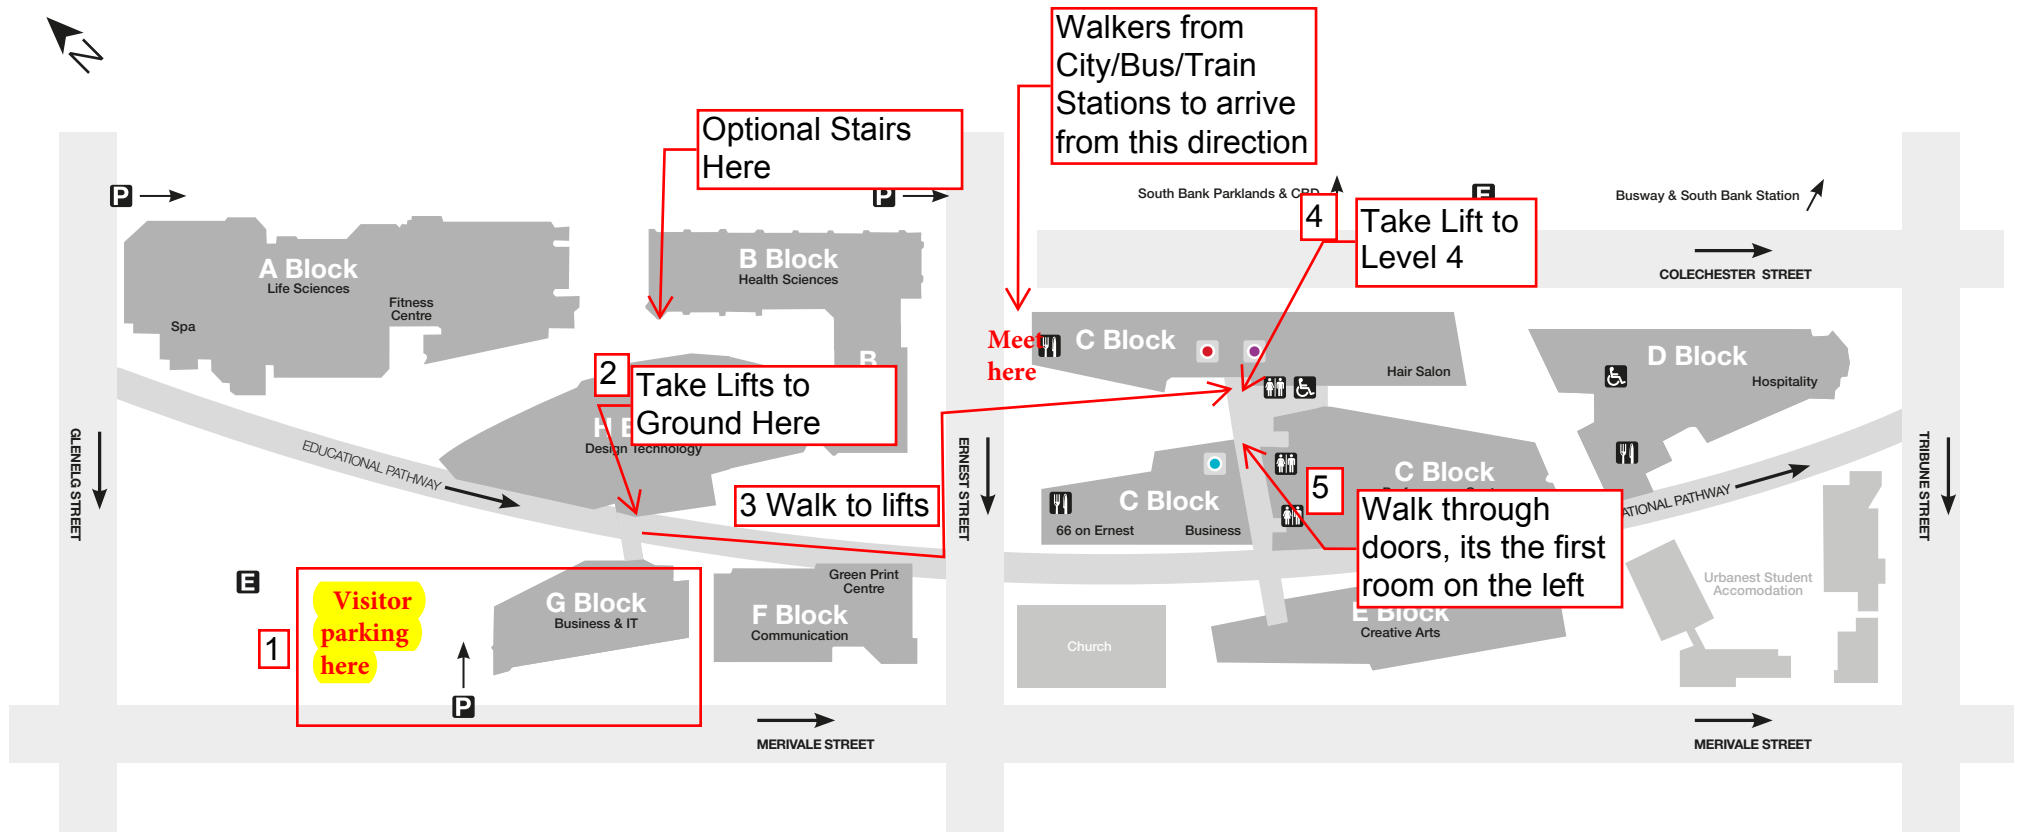

SOUTH BANK CAMPUS MAP

66 Ernest Street South Brisbane Qld 4101

- Toilet Facilities
- Unisex Accessible Toilet Facilities
- Wheelchair Access
- Parking
- Canteen/Food Service
- Emergency Assembly Point
- Library
- Degree Hub
- Customer Service Centre